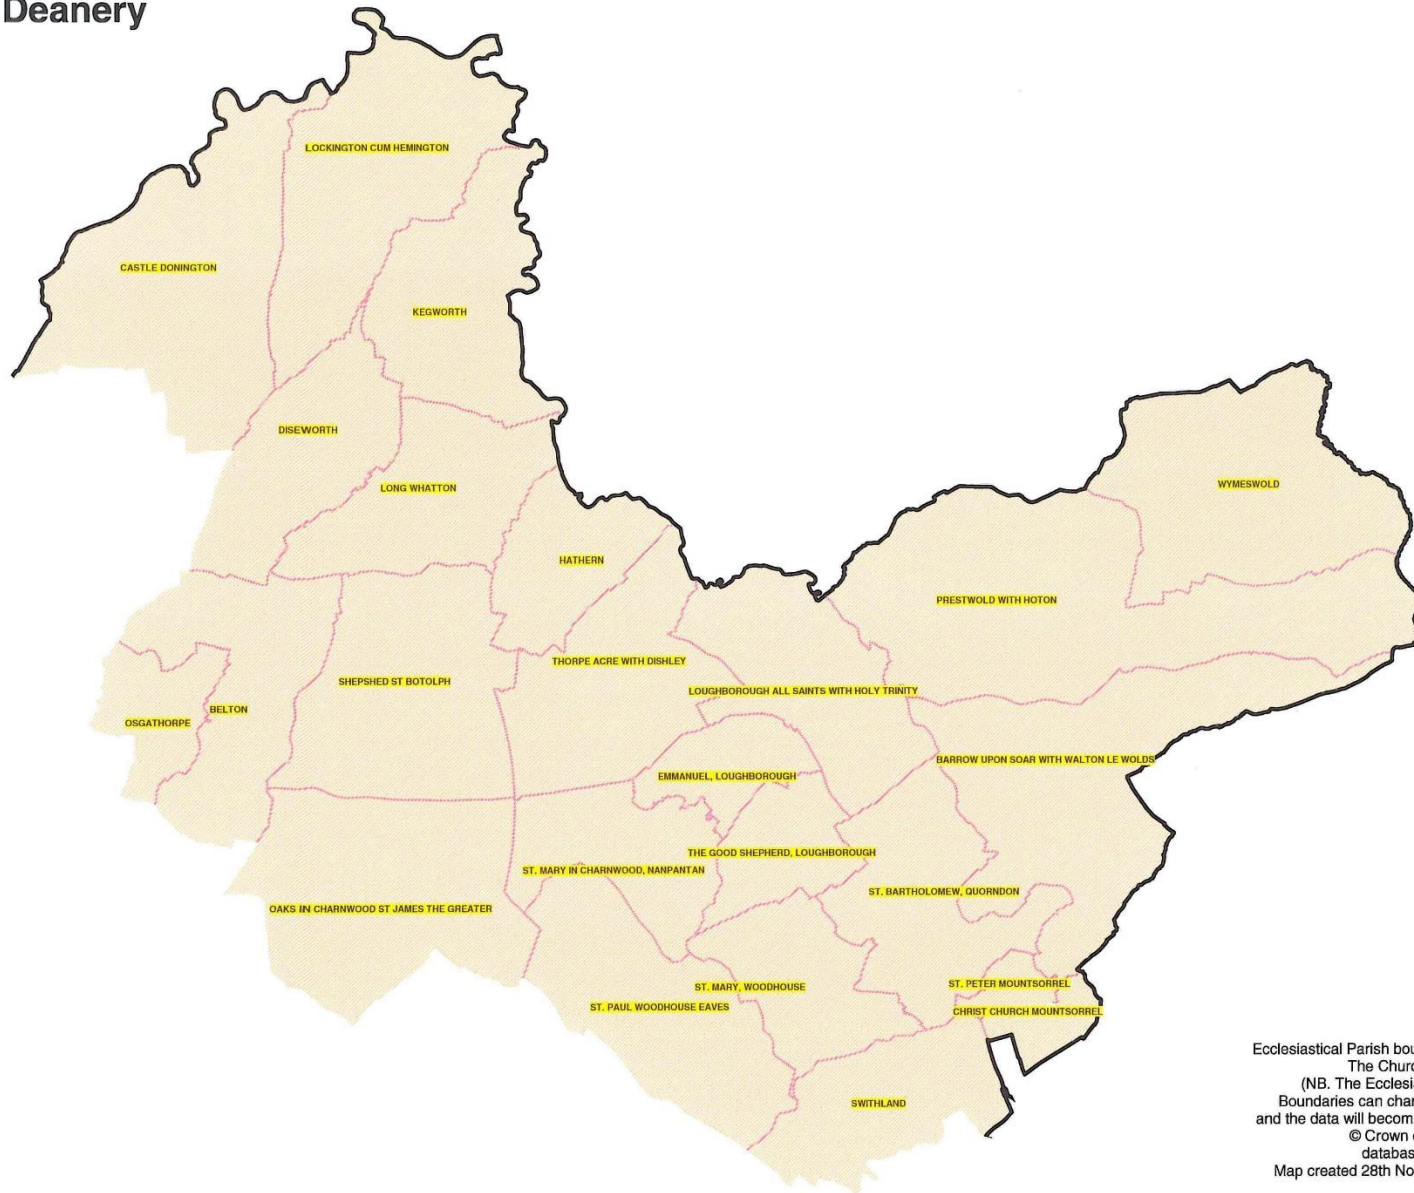

# Annual Deanery Synod Report:2023-24

All Saints with Holy Trinity is situated within the Akeley East Deanery and returns three lay representatives. For the last period, the representatives were Deb Green, Kath Lewis, and James Badger. All Clergy licensed to the deanery also sit within the Synod.

Deanery Synod has two roles; a Church governance role, and a community building function. For church governance, the main role is to act as the electorates for Diocesan Synod and General Synod but there are other roles to perform as required.

For reference, the Deanery map can be found below.

## Akeley East Deanery

Ecclesiastical Parish boundaries from  
The Church of England  
(NB. The Ecclesiastical Parish  
Boundaries can change over time  
and the data will become out of date)  
© Crown copyright and  
database rights 2018  
Map created 28th November 2018